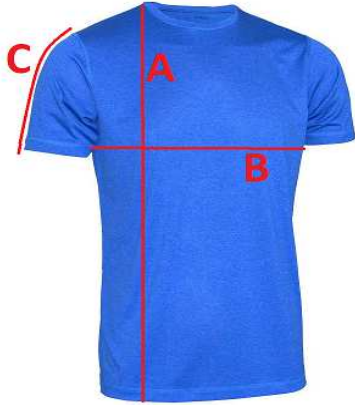

UF03

Men's functional t-shirt

cm	S	M	L	XL	XXL
A	69	71	73	75	77
B	49	52	55	59	62
C	20	21	22	23	24

Orientation sizes of the product.